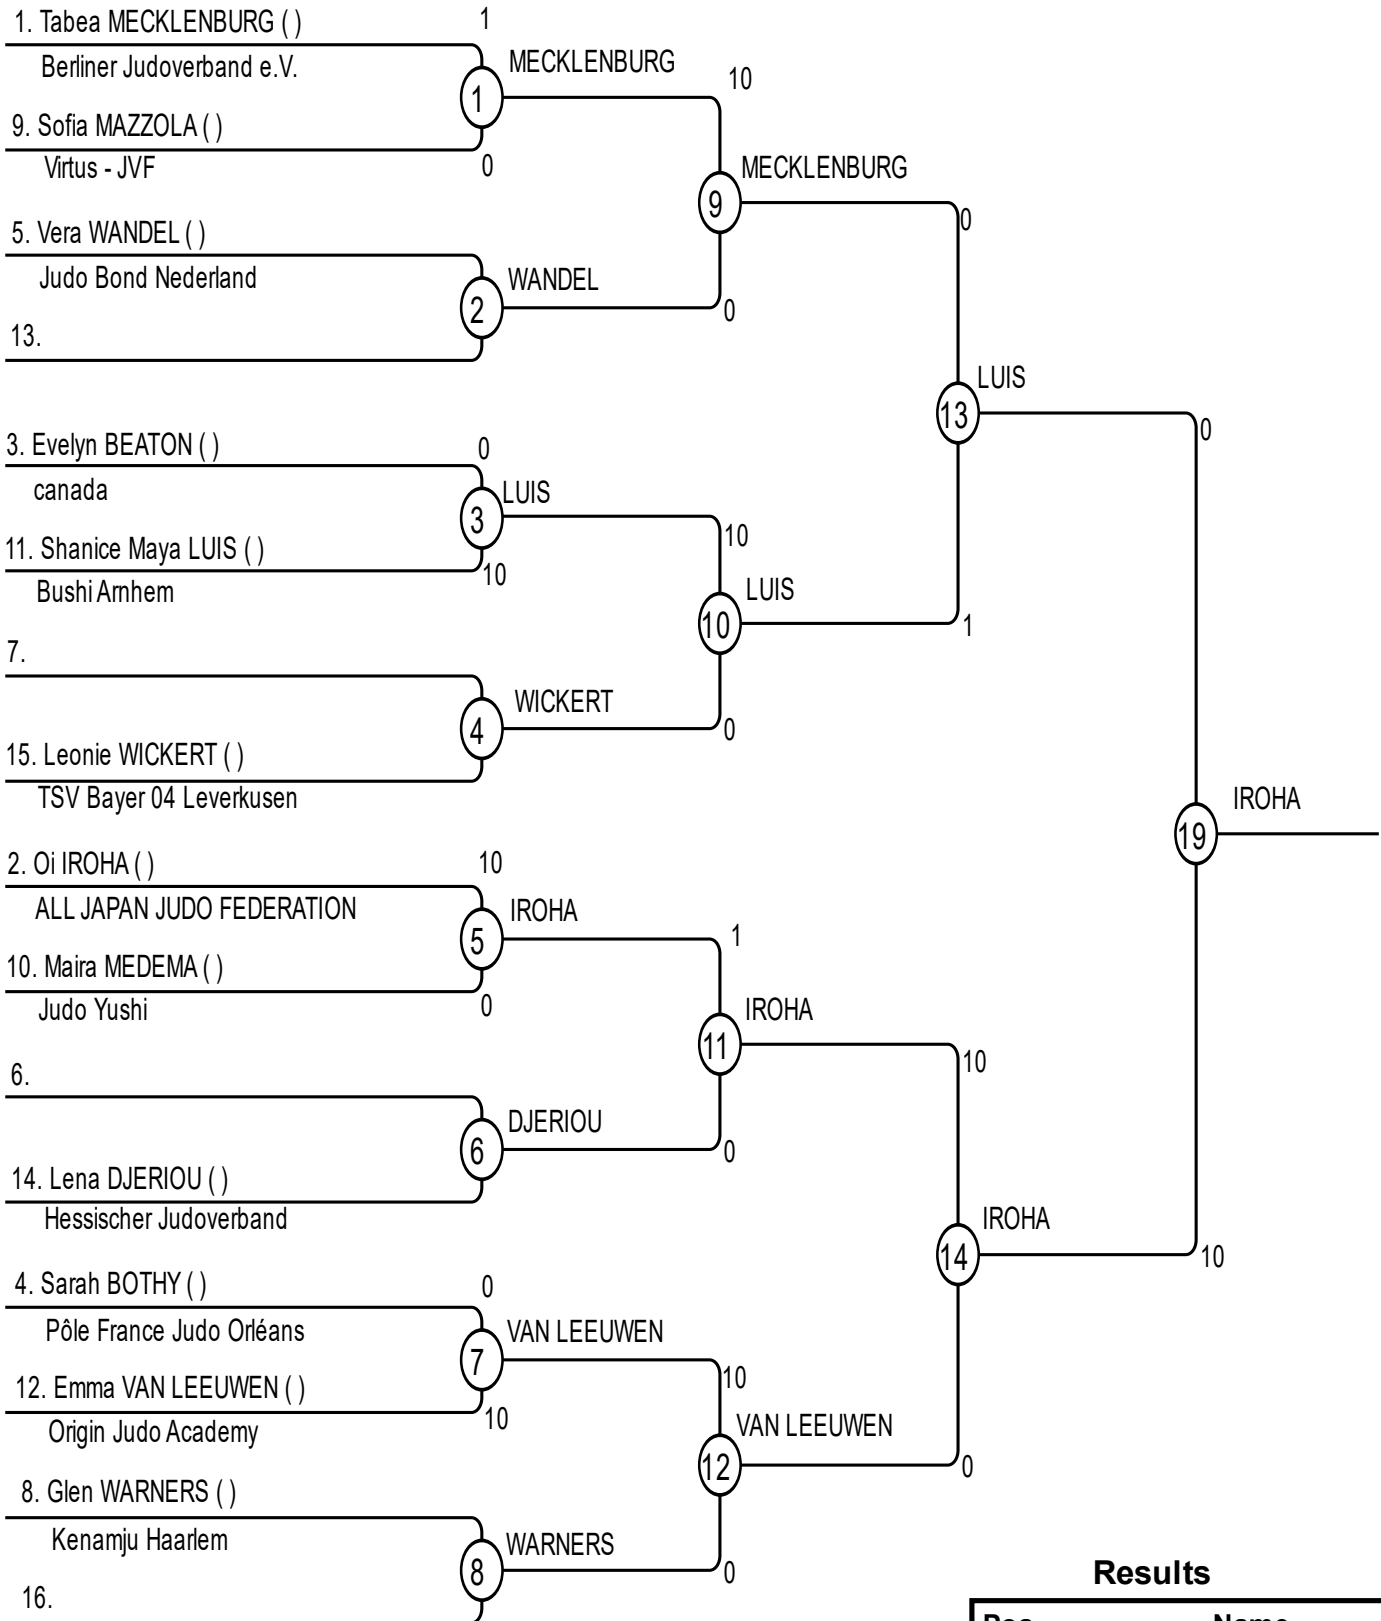

Open Herstal TAB-52

Competitors: 12

Results

Pos	Name
1	Oi IROHA ALL JAPAN JUDO FEDERATION
2	Shanice Maya LUIS Bushy Arnhem
3	Evelyn BEATON canada
3	Emma VAN LEEUWEN Origin Judo Acader
5	
5	
7	
7