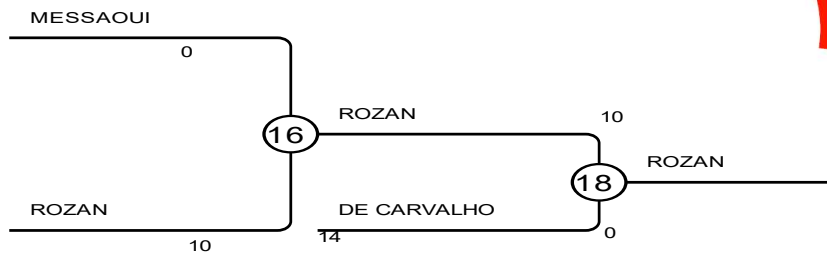

REPECHAGE

Open Herstal TAB-57

Open Herstal -63P01

Competitors: 3

Competitors

#	Name	Club	1	2	3	Wins	Pts	Pos
1	Shahanah CHOVT ( ) AS Chelles judo			0	0	0	0	3
2	Egger JANNA ( ) TalentBaseNL		1		0	1	1	2
3	Emilia WOLKOWICZ ( ) UKS Judo Krakow		10	10		2	20	1

Matches

Match	White			Blue	Result	Time
1	Shahanah CHOVT	1	2	Egger JANNA	0 - 1	5:08
2	Shahanah CHOVT	1	3	Emilia WOLKOWICZ	0 - 10	0:44
3	Egger JANNA	2	3	Emilia WOLKOWICZ	0 - 10	1:18

Results

Pos	Name
1	Emilia WOLKOWICZ UKS Judo Krakow
2	Egger JANNA TalentBaseNL
3	Shahanah CHOVT AS Chelles judo

**JUDO
WALLONIE
BRUXELLES**