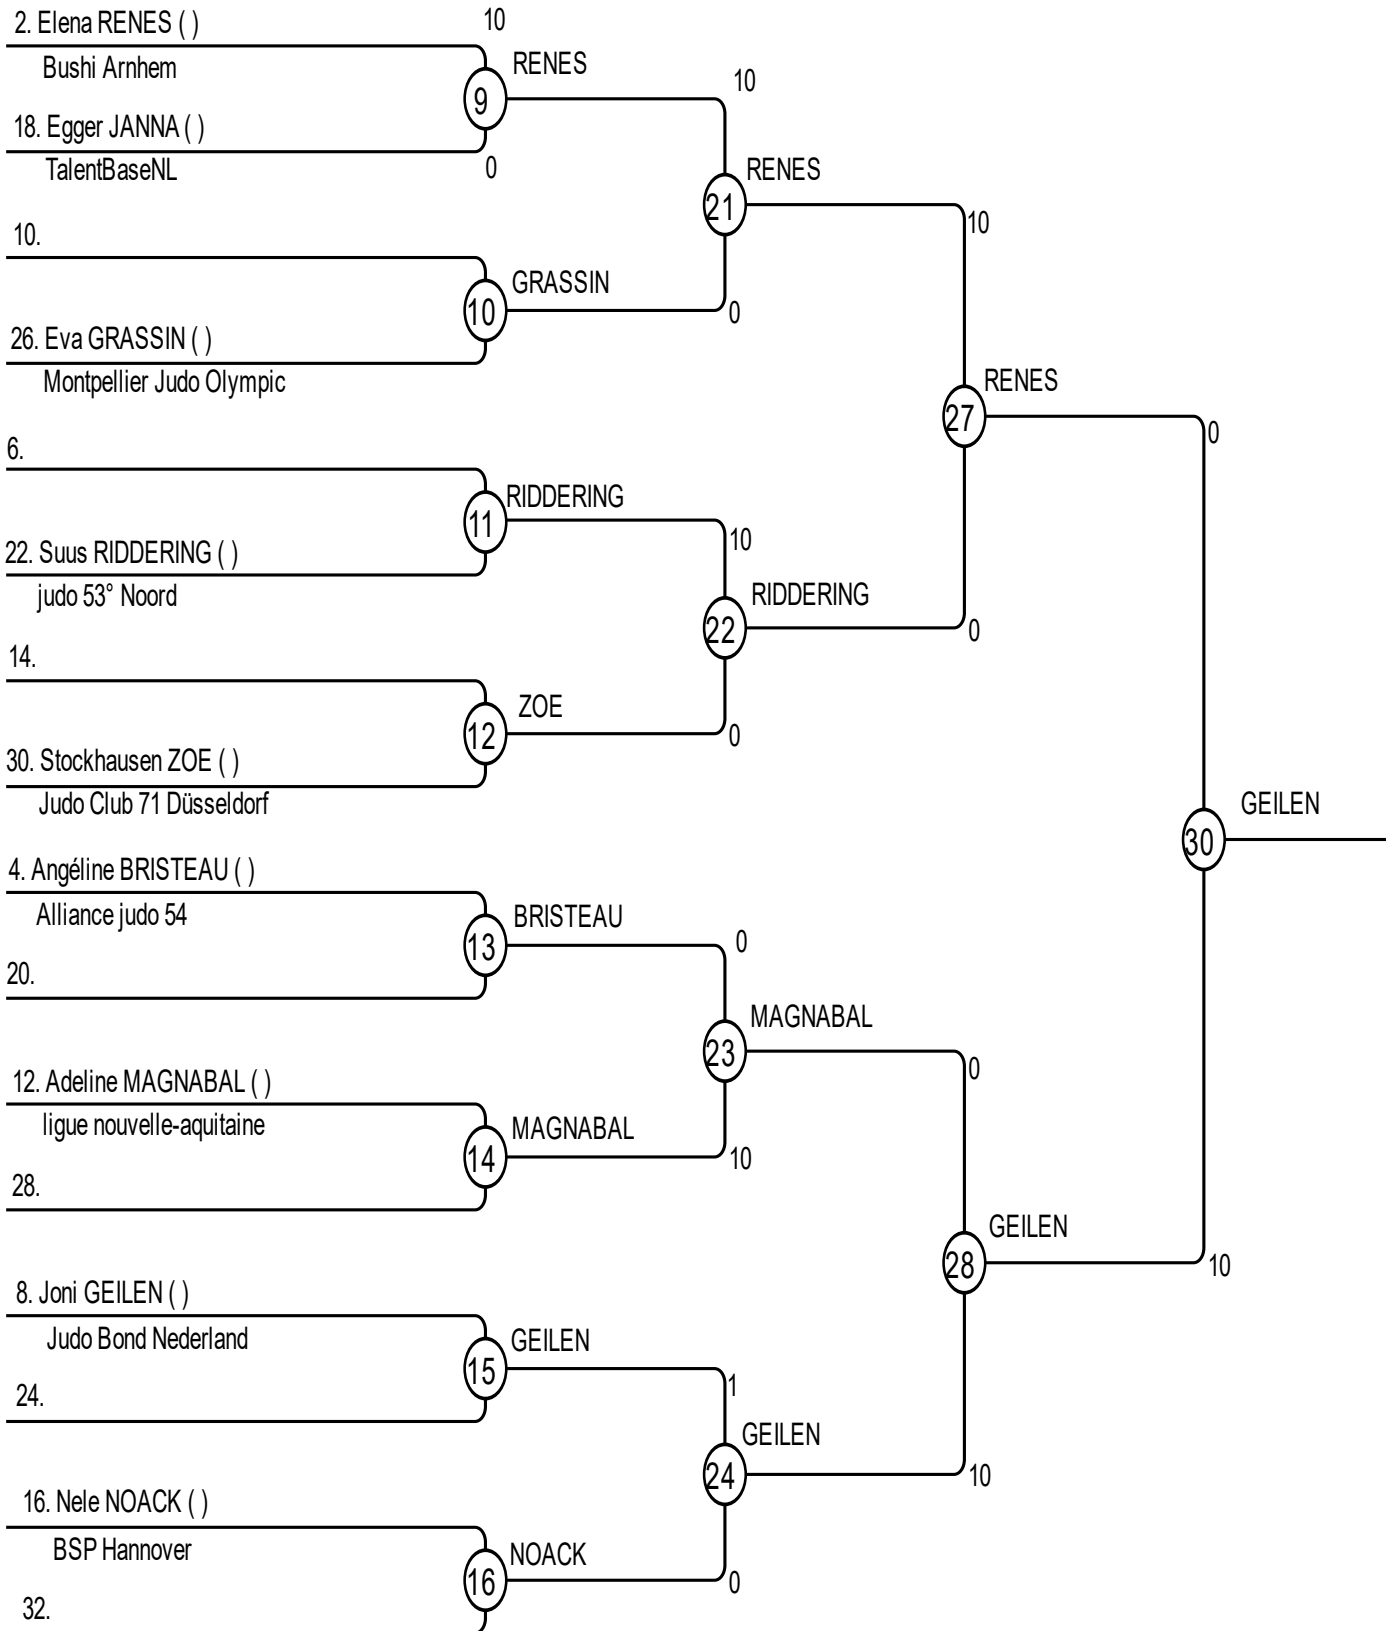

Open Herstal TAB-63

Competitors: 18

TABLEAU B