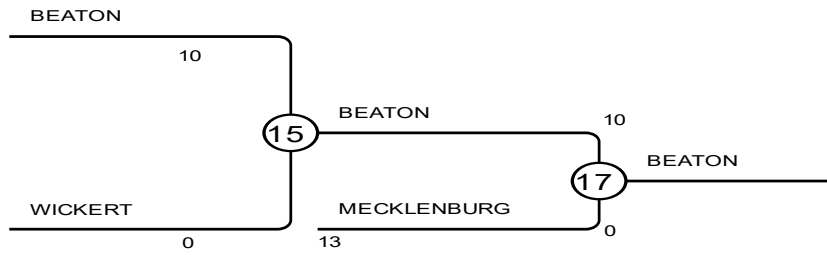

REPECHAGE

Open Herstal TAB-52

Open Herstal -57P01

Competitors: 3

Competitors

#	Name	Club	1	2	3	Wins	Pts	Pos
1	Shirakane MIO ( ) ALL JAPAN JUDO FEDERATION			10	10	2	20	1
2	Camille STERNON ( ) Judo Wallonie-Bruxelles		0		10	1	10	2
3	Kathrin KRAUSE ( ) Berliner Judoverband e.V.		0	0		0	0	3

Matches

Match	White			Blue	Result	Time
1	Shirakane MIO	1	2	Camille STERNON	10 - 0	3:16
2	Shirakane MIO	1	3	Kathrin KRAUSE	10 - 0	0:55
3	Camille STERNON	2	3	Kathrin KRAUSE	10 - 0	2:49

Results

Pos	Name
1	Shirakane MIO ALL JAPAN JUDO FEDERATION
2	Camille STERNON Judo Wallonie-Bruxelles
3	Kathrin KRAUSE Berliner Judoverband e.V.

**JUDO
WALLONIE
BRUXELLES**